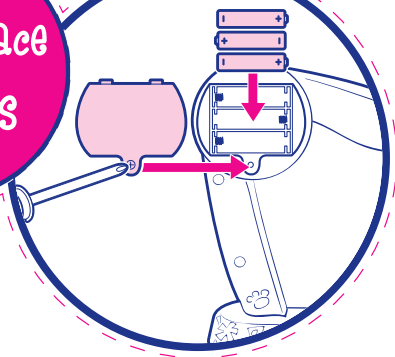

## Light-Up Dome

To Play

Press to turn on light. Light  
will turn off automatically  
after a short time.

**x3**

1.5V AAA or R03 size

**BATTERIES INCLUDED**

Replace with 3 x 1.5V "AAA" or R03 size batteries.  
Alkaline batteries recommended. Phillips/cross head  
screwdriver (not included) needed to replace batteries.

## To Replace Batteries

Using a Phillips/cross head screwdriver (not included), loosen screw in battery compartment cover (screw stays attached to cover). Replace with 3 x 1.5V "AAA" or R03 size batteries (not included). Alkaline batteries recommended. Replace cover and tighten screw.